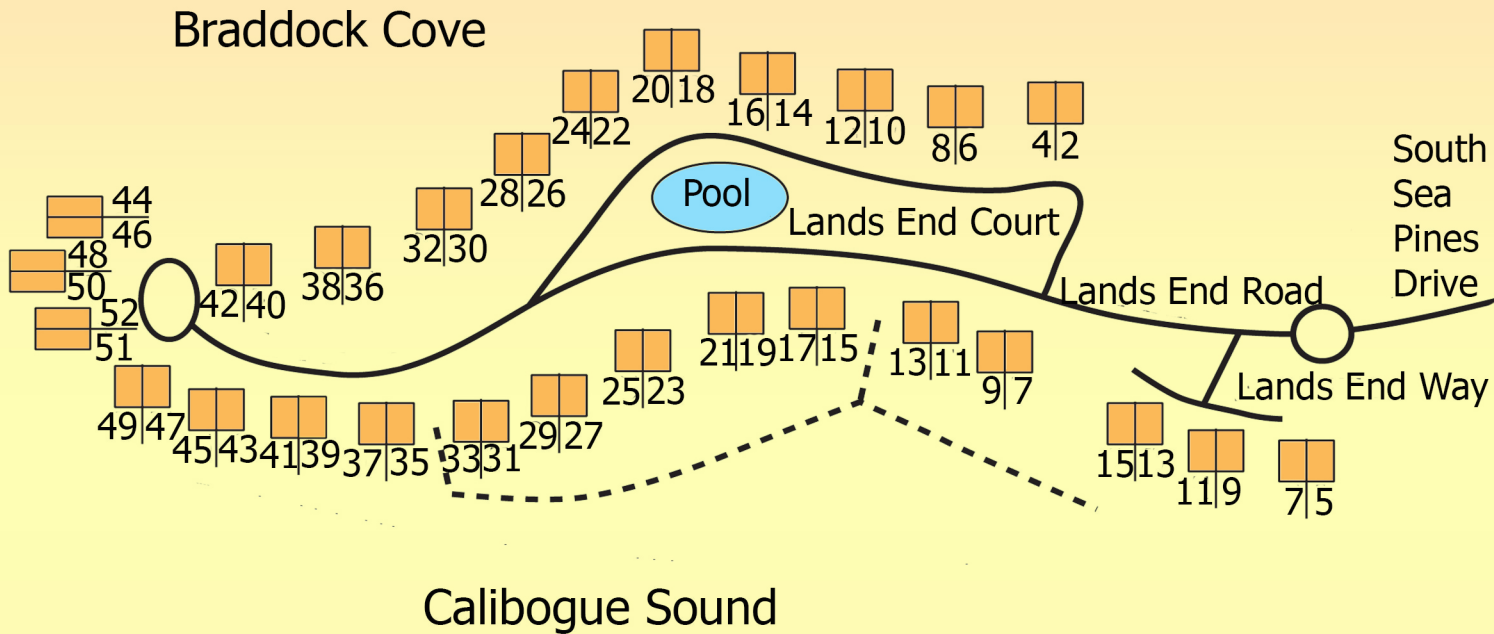

Sea Pines-Lands End

Directions

From I-95 take exit 8 to Highway 278, follow Highway 278 for 20 miles then merge left onto the Cross Island Parkway (Toll Road \$1.25) stay straight. When you reach the traffic circle take your first right onto Greenwood drive. Please make sure your gate pass is visible. Stay on Greenwood Drive until you reach Fraser Circle. Take your 2nd right and continue on Greenwood Drive. At the stop sign take a right onto S. Sea Pines Drive. Stay straight, Lands End will be at the end of the road.

Address for GPS

Unit # (14,35,51,52) Lands End
Hilton Head, SC 29928

Sunset Rentals